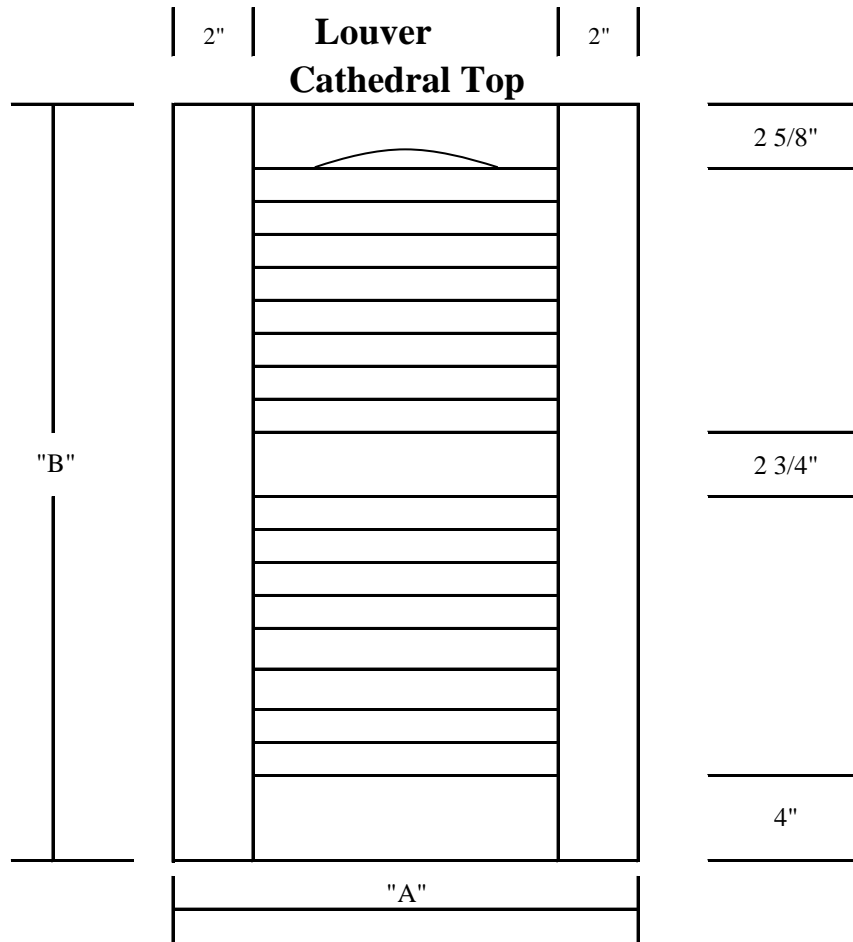

Lengths: See specification drawings

Top Rail: 2 5/8"

Center Rail: 2 3/4"

Bottom Rail: 4"

2-Side Rails: 2"

Depth: 7/8"

Available Colors:

#001 White

Sizes

- **Widths:**
 - **Nominal: Louvered 15", Raised Panel 15"**
 - **Actual: Same, both styles**
 - **Lengths:**
 - **Nominal: 35", 39", 43", 47", 51", 55", 59", 63", 67" and 71"**
 - **Actual: Same, all sizes and both styles**
- Note: Width and Length of #049 Paintable are slightly larger**

Louver (Open)

A. Widths Available:

Nominal: 15" Actual: 15"

Note: #049 Paintable Shutters are slightly larger

Depth: 7/8"

B. Lengths Available:

Nominal	Actual
35"	35"
39"	39"
43"	43"
47"	47"
51"	51"
55"	55"
59"	59"
63"	63"
67"	67"
71"	71"