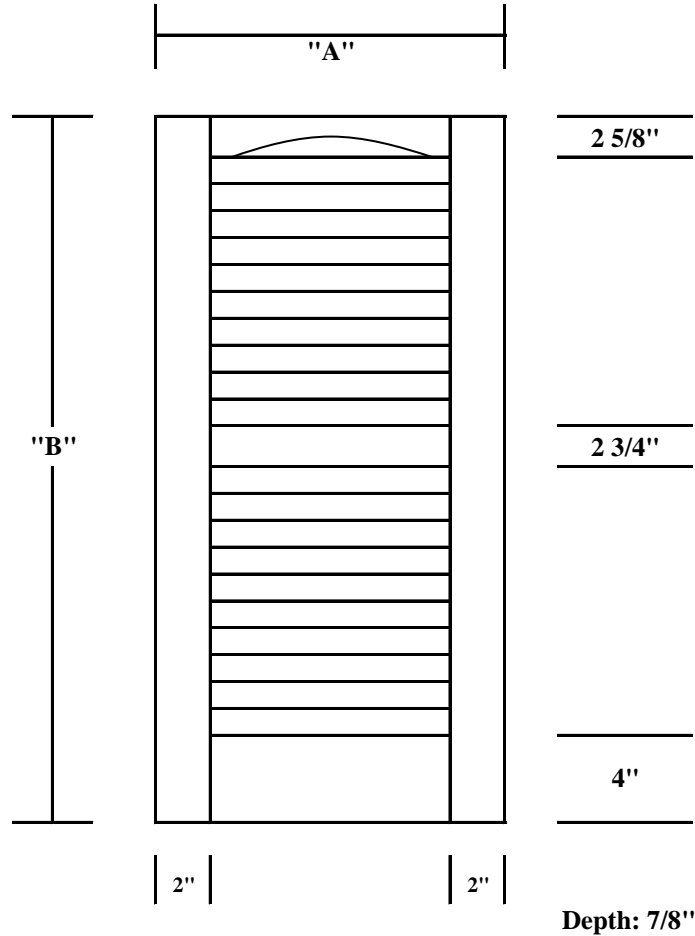

Lengths: See specification drawings

Top Rail: 2 5/8"

Center Rail: 2 3/4"

Bottom Rail: 4"

2-Side Rails: 2"

Depth: 7/8"

Available Colors:

#001 White

Sizes

- **Widths:**
 - **Nominal: Louvered 15", Raised Panel 15"**
 - **Actual: Same, both styles**
 - **Lengths:**
 - **Nominal: 35", 39", 43", 47", 51", 55", 59", 63", 67" and 71"**
 - **Actual: Same, all sizes and both styles**
- Note: Width and Length of #049 Paintable are slightly larger**

Louver (Open)

A. Widths Available:

Nominal: 15" Actual: 15"

Note: #049 Paintable Shutters are slightly larger

Depth: 7/8"

B. Lengths Available:

Nominal	Actual
35"	35"
39"	39"
43"	43"
47"	47"
51"	51"
55"	55"
59"	59"
63"	63"
67"	67"
71"	71"

Note: #049 Paintable Shutters are slightly larger

A3-1

PREMIER ONE PIECE SHUTTERS

Louver (Open)

A. Nominal and Actual Width: 15" _____ Other: _____

B. Nominal and Actual Length:

35" _____	39" _____	43" _____	47" _____
51" _____	55" _____	59" _____	63" _____
67" _____	71" _____		